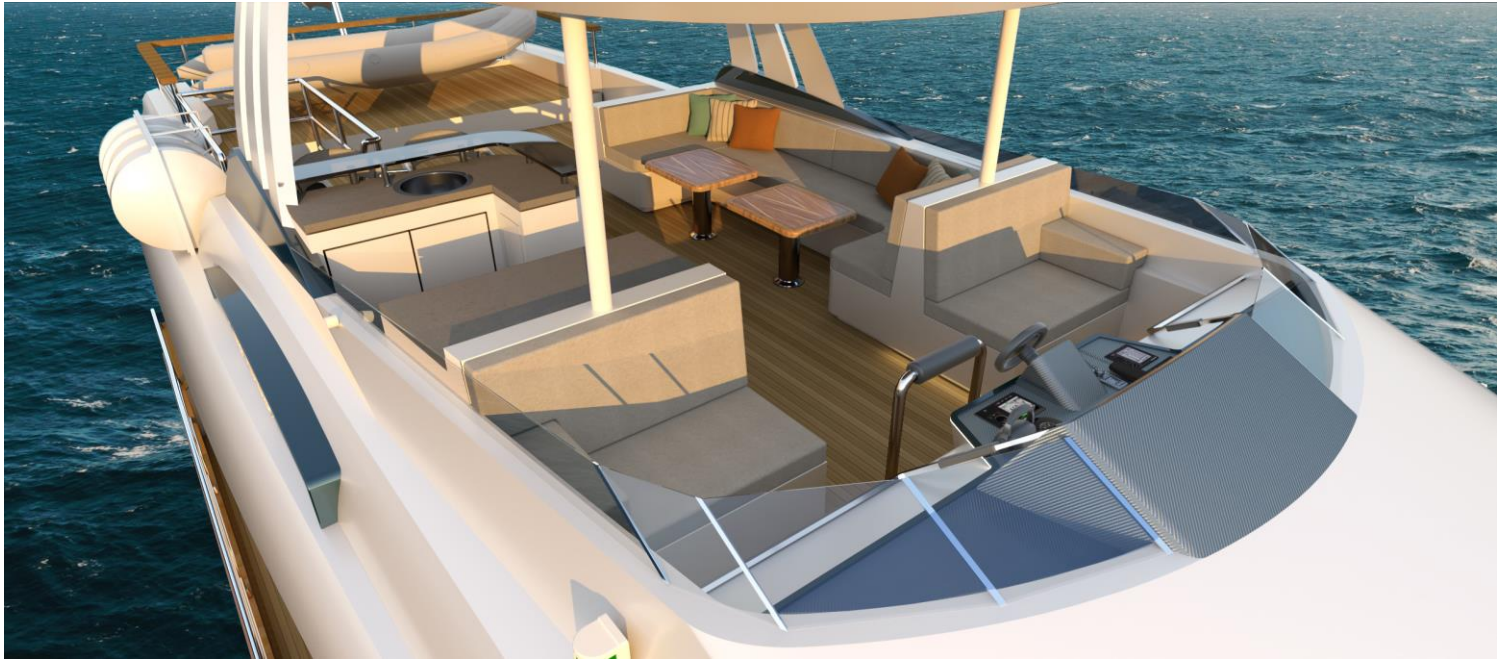

VOYAGE
AvA Yachts