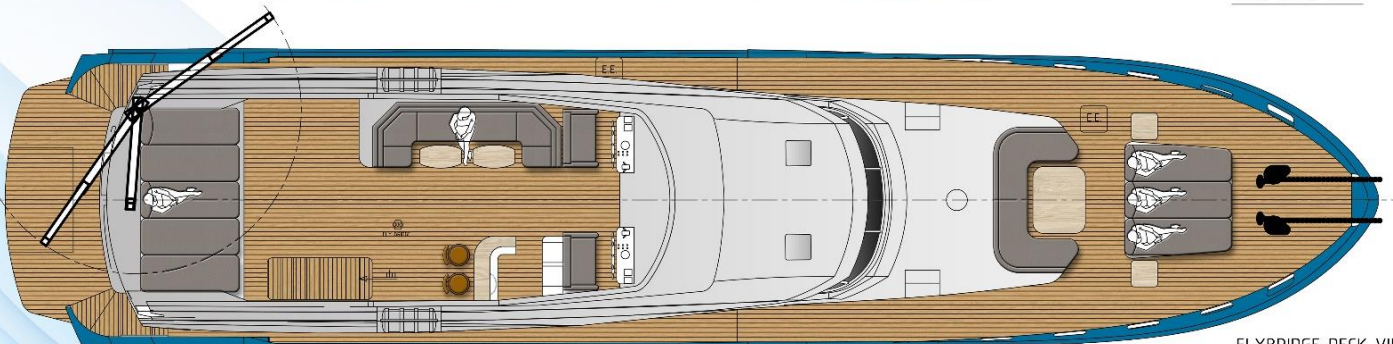

FLYBRIDGE DECK VIEW